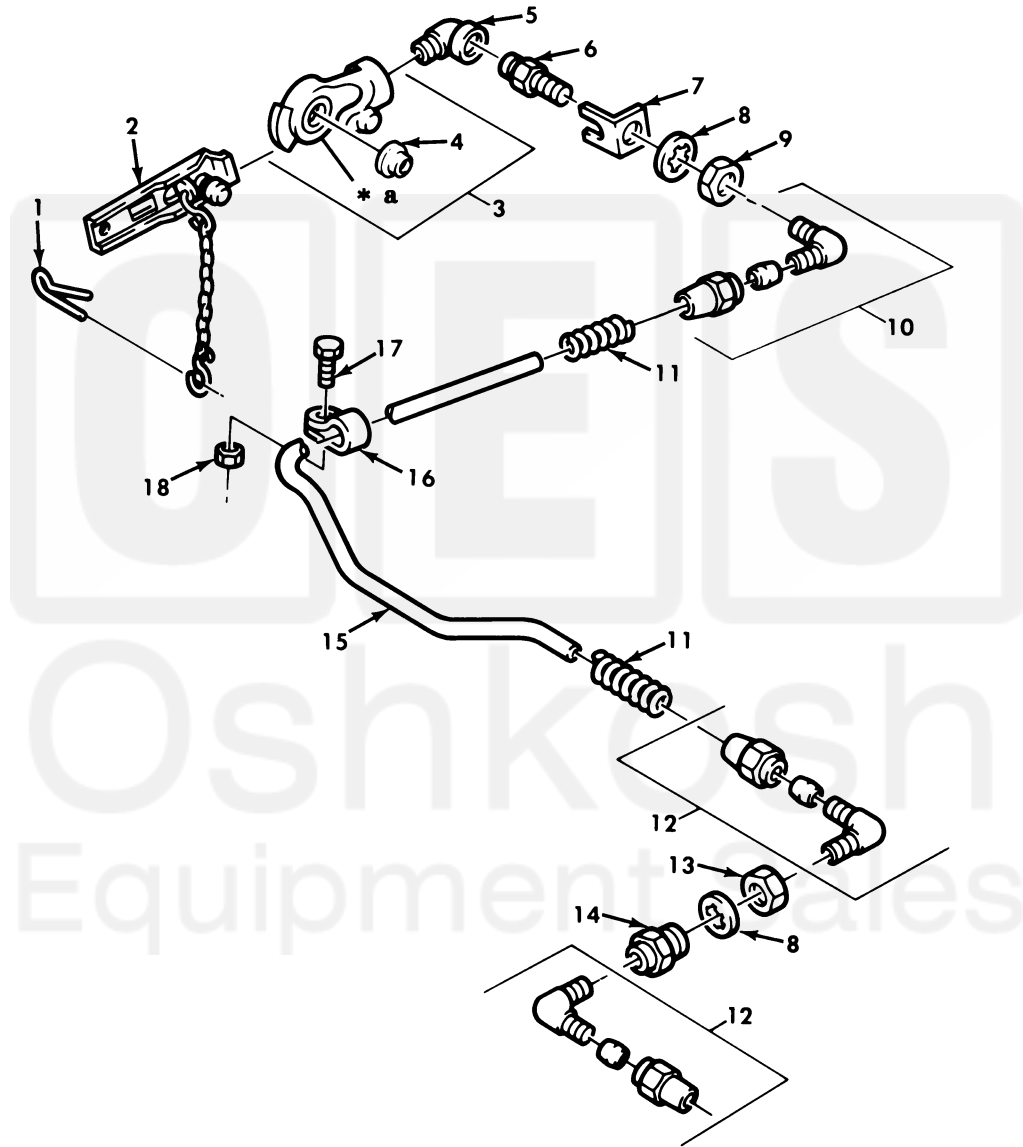

UNIT, DIRECT SUPPORT, AND GENERAL SUPPORT MAINTENANCE
REPAIR PARTS AND SPECIAL TOOLS LIST
TRUCK, 5-TON, 6X6, M809 SERIES TRUCKS (DIESEL)

* a PART OF ITEM 3

Figure 180. Front Service Air Line, Half Coupling, and Fittings.

(1) ITEM NO	(2) SMR CODE	(3) NSN	(4) CAGEC	(5) PART NUMBER	(6) DESCRIPTION AND USABLE ON CODE (UOC)	(7) QTY
GROUP 1208 AIR BRAKE SYSTEM						
FIG. 180 FRONT SERVICE AIR LINE, HALF COUPLING, AND FITTINGS						
1	PAOZZ	5315-00-849-9857	96906	MS24665-421	PIN, COTTER.....	1
2	PAOZZ	2530-00-740-9445	19207	7409445	DUMMY COUPLING, AUTO.....	1
3	PAOZZ	4730-00-595-0083	58536	A52484-1	COUPLING HALF, QUICK.....	1
4	PAOZZ	5330-00-090-2128	06853	213630	. PACKING, PREFORMED.....	1
5	PAOZZ	4730-00-277-5555	96906	MS51952-4	ELBOW, PIPE.....	1
6	PAOZZ	4730-00-419-9424	19207	8376311	REDUCER, PIPE.....	1
7	PAOZZ	5340-00-177-8051	19207	10883271	BRACKET, ANGLE.....	1
8	PAOZZ	5310-00-582-6714	96906	MS35333-49	WASHER, LOCK.....	2
9	PAOZZ	5310-00-891-3428	96906	MS35691-77	NUT, PLAIN, HEXAGON.....	1
10	PAOZZ	4730-00-069-1187	79146	H0169-6X4	ELBOW, PIPE TO TUBE.....	1
11	PAOZZ	5360-00-421-7257	19207	10883273	SPRING, HELICAL, COMP.....	2
12	PAOZZ	4730-00-289-0155	81343	6-6 120202BA	ELBOW, PIPE TO TUBE.....	2
13	PAOZZ	5310-00-241-0157	19207	5331179	NUT, PLAIN, HEXAGON.....	1
14	PAOZZ	4730-00-421-3924	19207	7339982	ADAPTER, STRAIGHT, PI.....	1
15	MOOZZ		19207	7409487	TUBE, BENT, METALLIC MAKE FROM TUBE, P/N 800E2730.....	1
16	PAOZZ	5340-00-597-0182	96906	MS21333-39	CLAMP, LOOP.....	1
17	PAOZZ	5306-00-068-0513	18876	MS90727001-06	SCREW, CAP, HEXAGON H.....	1
18	PAOZZ	5310-00-061-7325	96906	MS21045-4	NUT, SLFLKG HEXAGON.....	1

END OF FIGURE